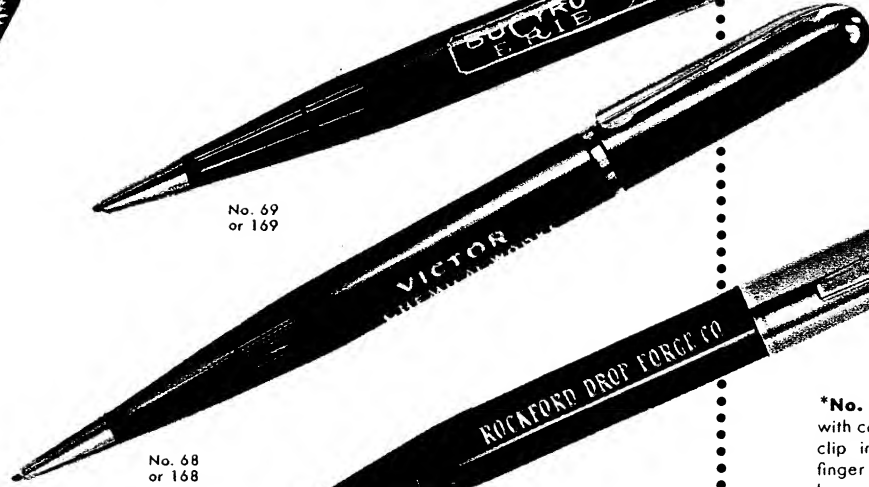

No. 70
or 170

No. 63
or 163